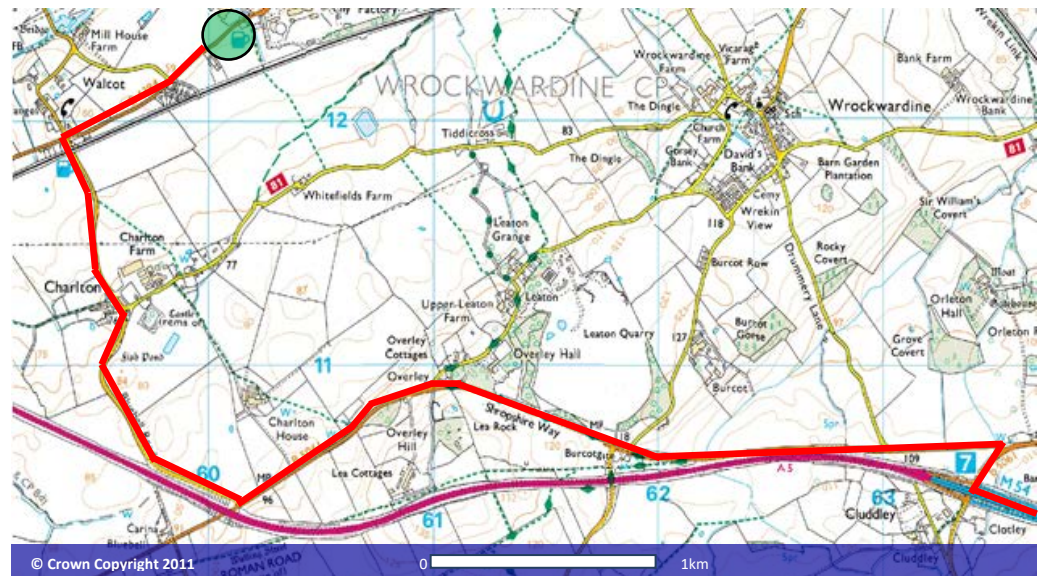

# HOW TO FIND US

## DIRECTIONS VIA ROAD

The following instructions will help you locate the Maxwell Amenity Ltd site and provide directions from the M54.

1. Exit the **M54** at **junction 7**.
2. If you're coming from **Telford**, turn right at the bottom of the ramp. If you're coming from **Shrewsbury**, turn left at the bottom of the ramp.
3. Then take the 1st left onto **B5061**.
4. Continue for approximately 2.2 miles then turn right at **Bluebell Road**.
5. Take the 2nd right onto **B4394** (after approximately 1.2 miles).
6. Then continue along this road and take the 2nd left (opposite the Duck Inn pub), you have arrived at **Maxwell Amenity Ltd**.

Once your vehicle has left the **M54**, this journey should take approximately **10 minutes**. This is the quickest route, via the M54.

The map shown to the right of this text displays the **Maxwell Amenity Ltd** site in a green circle. It also shows your journey, via road, which is displayed using a red line.

## NEARBY TRANSPORT

The nearest train station is **Wellington Train Station**, which can be located at the following address:

*Station Road, Wellington, Telford, Shropshire TF1 1BY*

The nearest airport is **Birmingham International Airport**, which can be located at the following address: